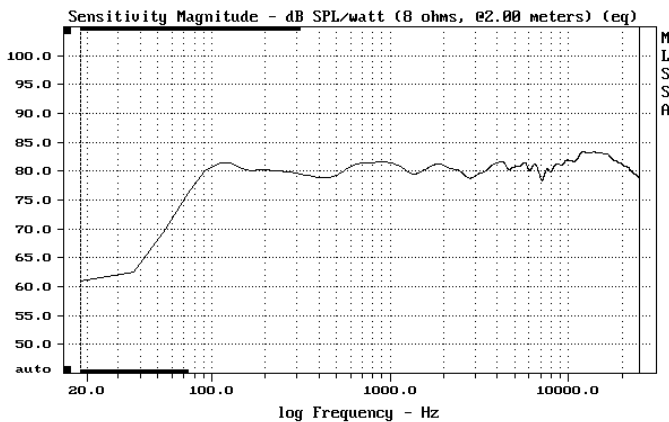

DNA Sonic Décor model 100 on-wall speakers

Features include:

- Recessed rear panel for flush fitting to wall with slot for wire
- Wall bracket holds bubble level for perfectly level mounting
- All wall-mounting hardware (brackets, screws, wall inserts) is included
- Speaker can be mounted in two orientations (tweeter above or below woofer) for optimum acoustical performance
- Cabinet available in two colors: **black** and **Swiss coffee white**
- Grille available in three colors: **black**, **light gray**, and **Swiss coffee white**
- Decorative trim panel available in **10 colors** - see front side
- Smooth sanded, unpainted MDF trim panels also available for custom painting
- Specially tuned crossover for on-wall placement. By incorporating proprietary crossover technology, the frequency response is very smooth, allowing musical instruments and vocals to be heard accurately. See comparison frequency response graphs below:

Sonic Décor model 100 speaker wall mounted