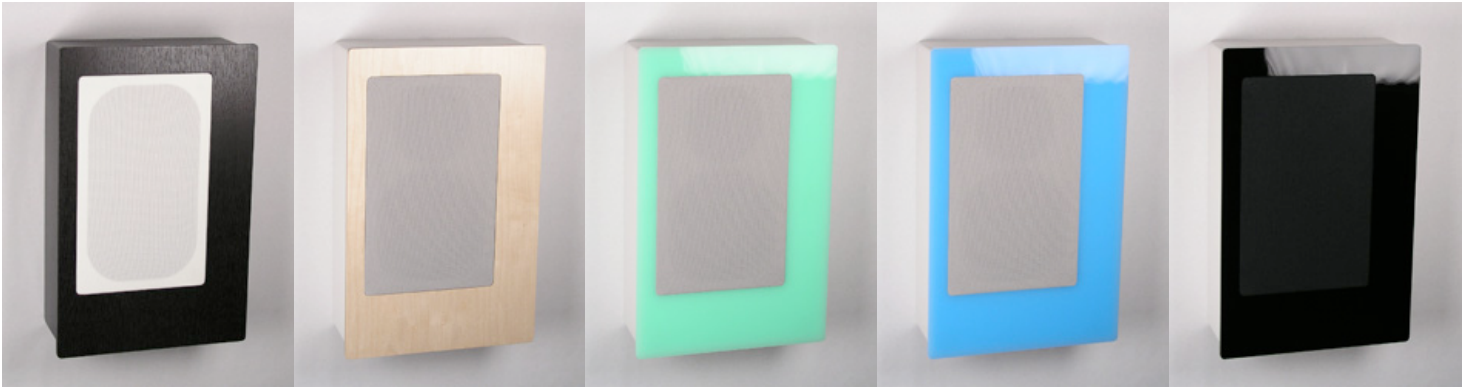

DNA

DONALD NORTH AUDIO

DNA Sonic Décor model 100 on-wall speakers

The DNA Sonic Décor on-wall speakers are the premier, audiophile-quality wall mount speakers combining contemporary design with rich, engaging sound!

Being only 4.25 inches (10.8cm) deep, they match perfectly with pictures, paintings, plasma and LCD flat panel televisions.

Specially tuned for wall mounting, the Sonic Décor speakers are better looking and sounding than any other similarly sized in-wall, bookshelf, or on-wall speakers.

Unlike in-wall speakers which require expensive custom installation, creating permanent big holes in your walls and limiting room layout possibilities, the Sonic Décor on-wall speakers are easy to mount anywhere with just 2 small screws.

- Recessed rear panel for flush fitting to wall with slot for wire
- Wall bracket holds bubble level for perfectly level mounting
- All wall-mounting hardware (brackets, screws, wall inserts) is included
- Speaker can be mounted in two orientations (tweeter above or below woofer) for optimum acoustical performance
- Cabinet available in two colors: **black** and **Swiss coffee white**
- Grille available in three colors: **black**, **light gray**, and **Swiss coffee white**
- Decorative trim panel available in **10 colors** - see front side
- Smooth sanded, unpainted MDF trim panels also available for custom painting
- Specially tuned crossover for on-wall placement. By incorporating proprietary crossover technology, the frequency response is very smooth, allowing musical instruments and vocals to be heard accurately. See comparison frequency response graphs below: