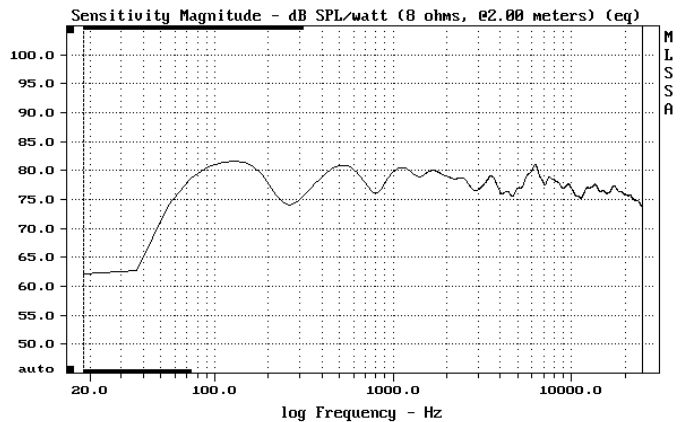

Typical bookshelf speaker wall mounted

Technical highlights include:

- 1" Vifa textile dome tweeter for sweet, sparkly highs, made in Denmark
- 5.75" Peerless nomex paper cone woofer for tight, punchy bass and clear vocals, made in Denmark
- Offset tweeter and woofer for less diffraction and sound distortion
- Crossover constructed with high quality audiophile components
- Gold-plated binding posts with spring-loaded push action

Specifications:

- Frequency response +/- 2dB: 70 - 20,000 Hz
- Sensitivity: 84dB/2.83V/1m in-room
- Impedance: 8 ohms
- Recommended amplifier power: 50 - 125 watts/channel
- Dimensions: 16.25" H x 10.5" W x 4.25" D (41.3 cm H x 26.7 cm W x 10.8 cm D) including grille and trim panel
- Weight: 13 pounds (5.9 kg) each

DNA speakers are proudly made in the United States of America.